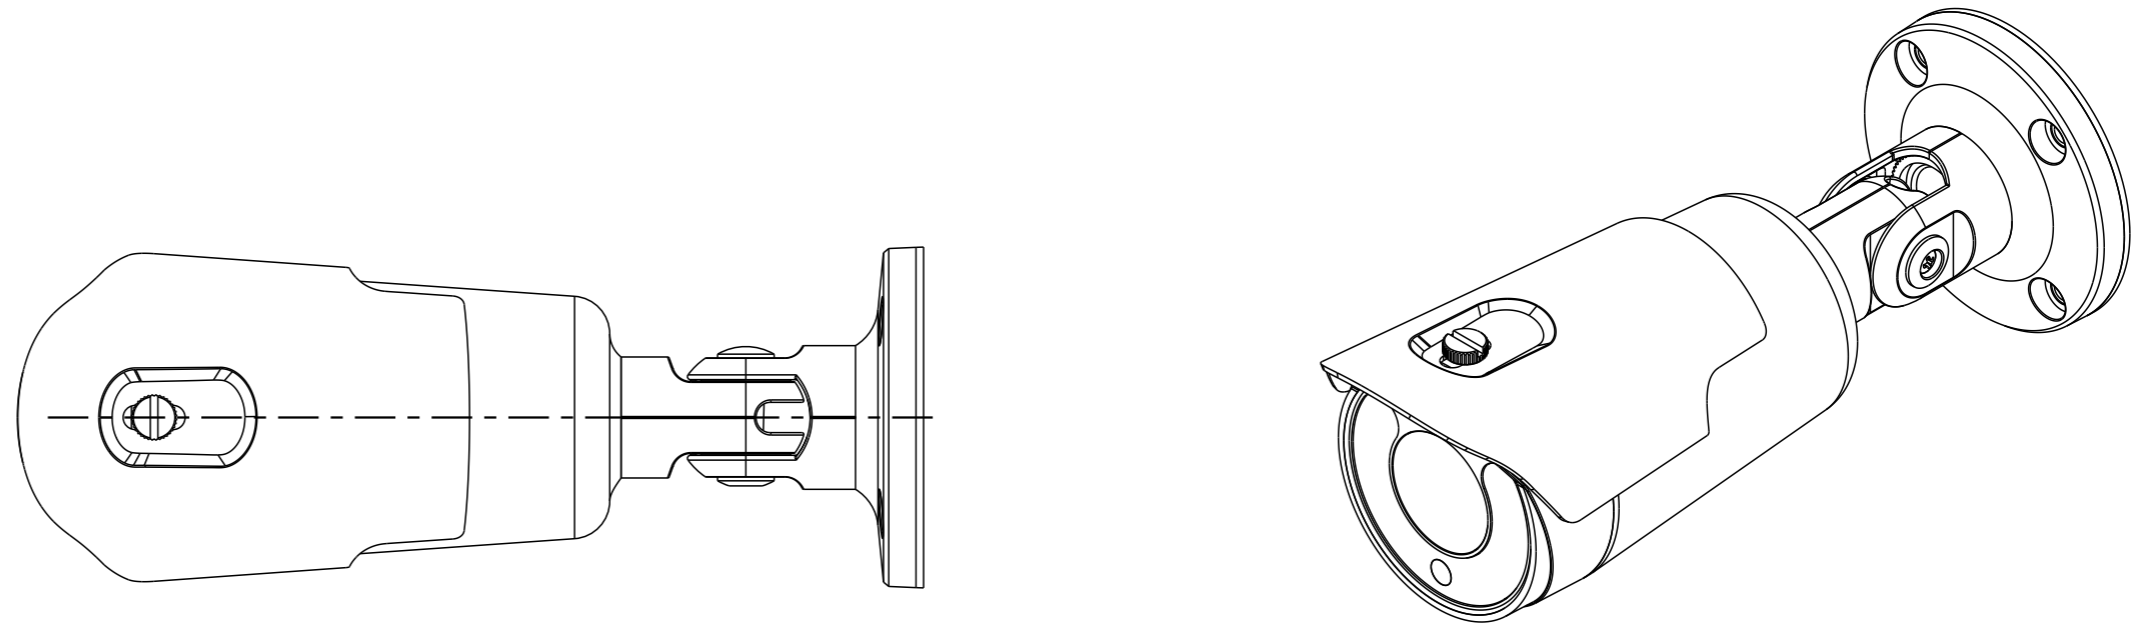

1 2 3 4 5 6 7 8

A
B
C
D
E
F

				Unit	Sheet	Scale
				mm, Kg-f	2 of 2	1/2
				Model DC-T4233WRX/HRX DC-T4533HRX DC-T4236WRX/HRX		
20.03.30	Renewal		김동진	Asembly Name Dimension With_Sunshield		
18.08.13	Draft		최승관	Asembly No		
Approved 정경주	Checked	Designer 최승관	Drafter 최승관	-		