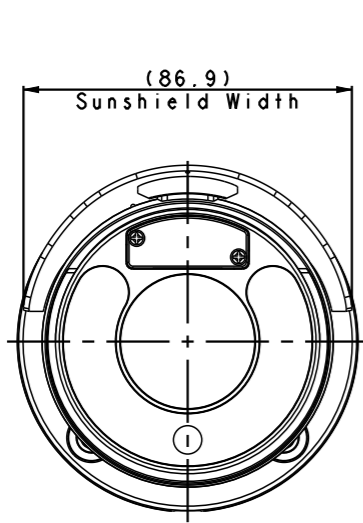

1 2 3 4 5 6 7 8

A
B
C
D
E
F

				Unit	Sheet	Scale
				mm, Kg-f	2 of 2	1/2
				Model DC-T4233WRX/HRX DC-T4533HRX DC-T4236WRX/HRX		
20.03.30	Renewal		김동진	Asembly Name Dimension With_Sunshield		
18.08.13	Draft		최승관	Asembly No		
Approved 정경주	Checked	Designer 최승관	Drafter 최승관	-		