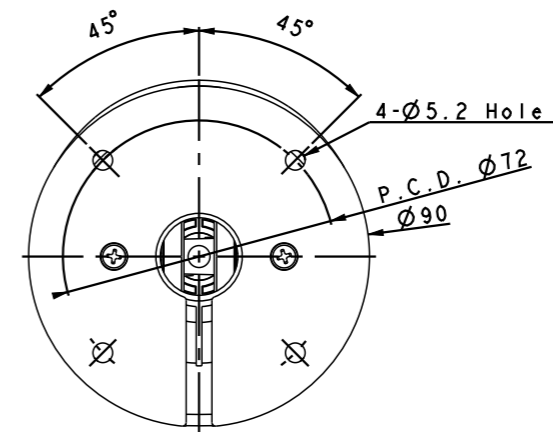

1 2 3 4 5 6 7 8

A
B
C
D
E
F

				Unit	Sheet	Scale
				mm, Kg-f	2 of 2	1/2
				Model DC-T4233WRX/HRX DC-T4533HRX DC-T4236WRX/HRX		
20.03.30	Renewal		김동진	Asembly Name Dimension With_Sunshield		
18.08.13	Draft		최승관	Asembly No		
Approved 정경주	Checked	Designer 최승관	Drafter 최승관	-		