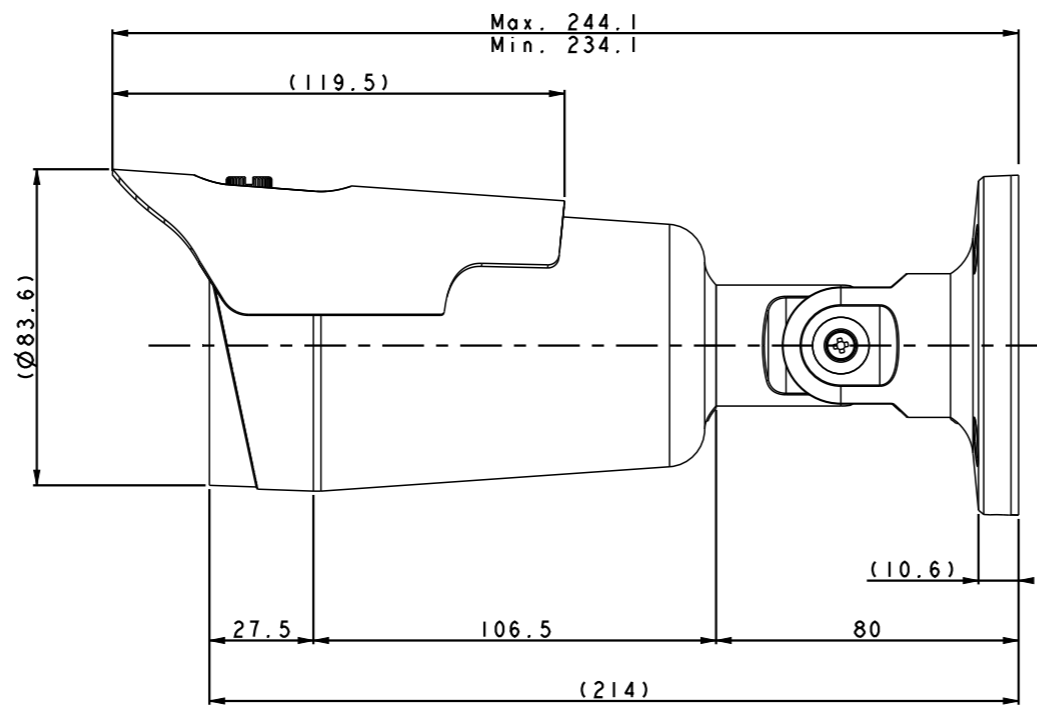

1 2 3 4 5 6 7 8

A
B
C
D
E
F

				Unit	Sheet	Scale
				mm, Kg-f	2 of 2	1/2
				Model DC-T4233WRX/HRX DC-T4533HRX DC-T4236WRX/HRX		
20.03.30	Renewal		김동진	Asembly Name Dimension With_Sunshield		
18.08.13	Draft		최승관	Asembly No		
Approved 정경주	Checked	Designer 최승관	Drafter 최승관	-		