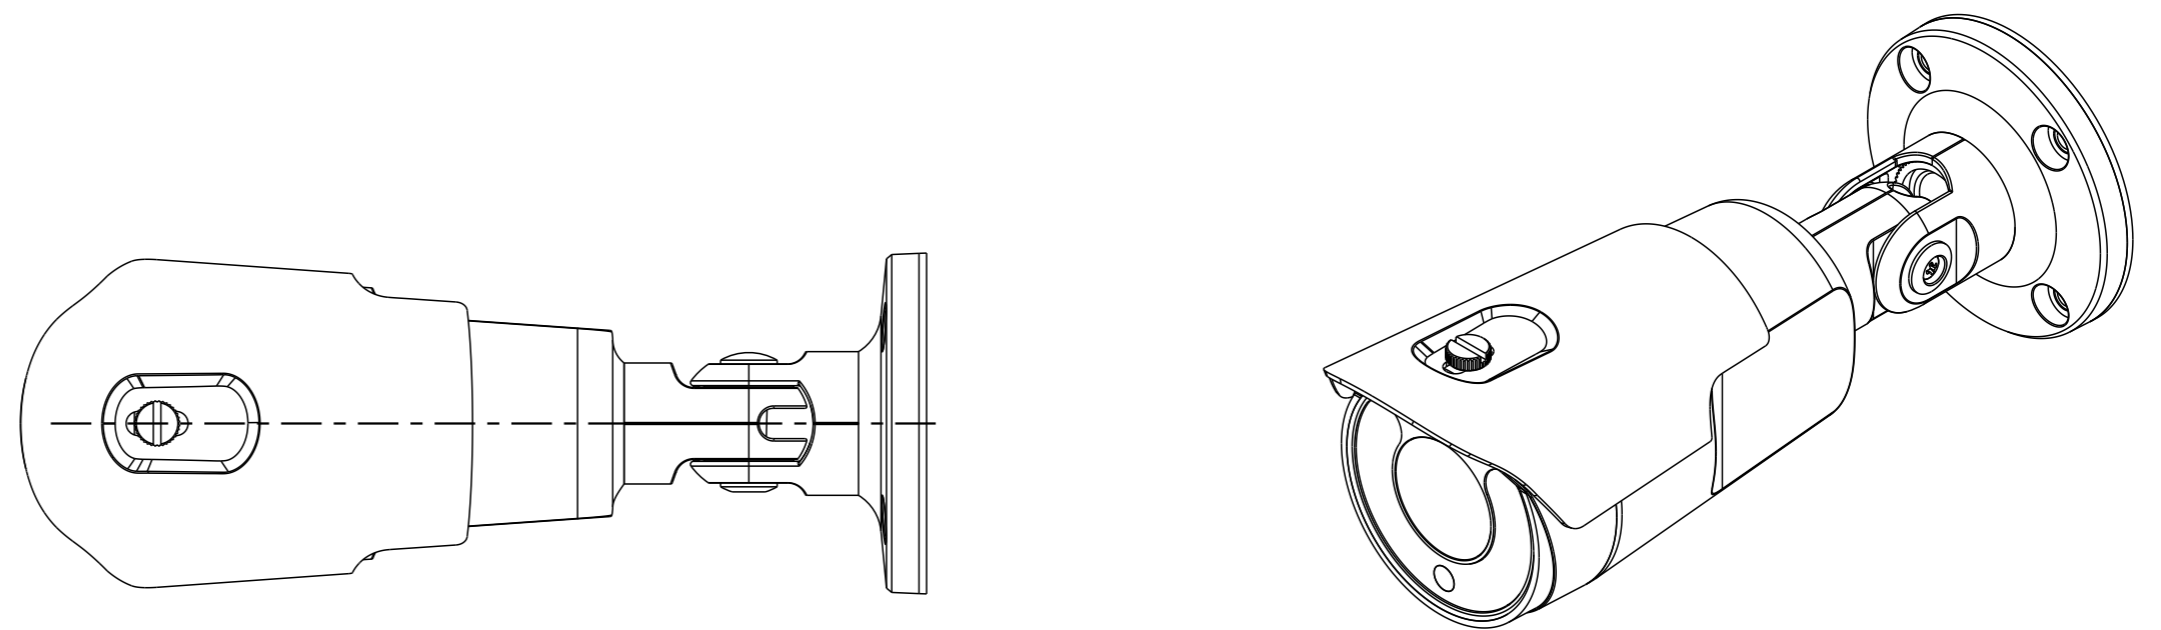

1 2 3 4 5 6 7 8

A
B
C
D
E
F

		Unit	Sheet	Scale
		mm, Kg-f	2 of 2	1/2
		Model DC-T4233WRX/HRX DC-T4533HRX DC-T4236WRX/HRX		
20.03.30	Renewal	김동진	Asembly Name Dimension With_Sunshield	
18.08.13	Draft	최승관		
Approved 정경주	Checked	Designer 최승관	Drafter 최승관	Asembly No -