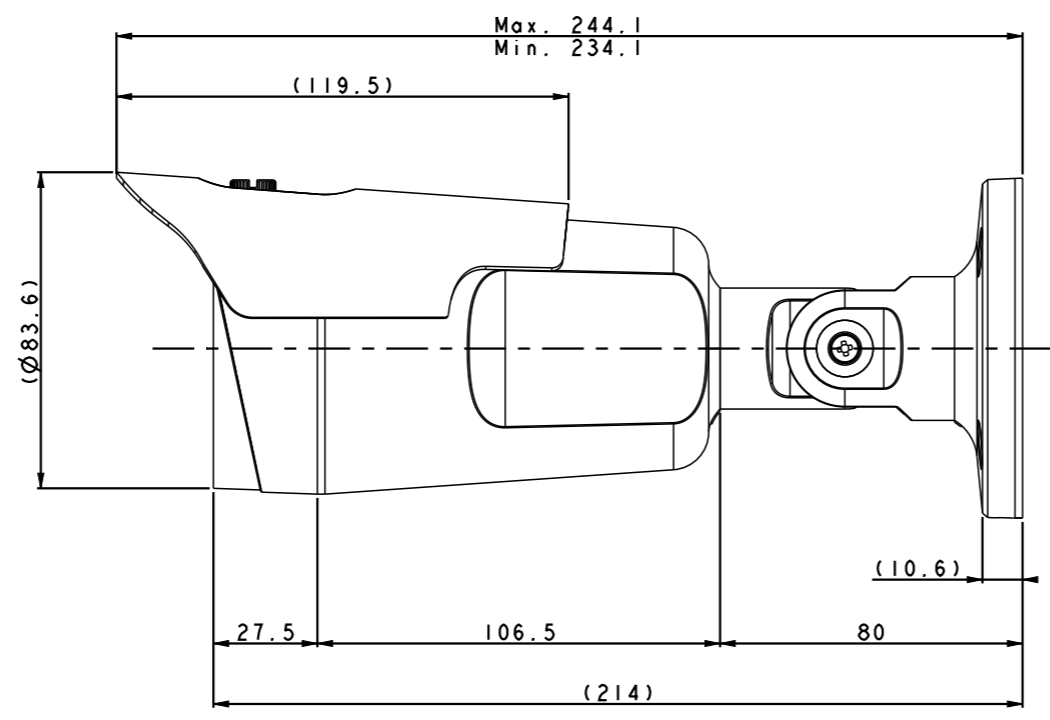

1 2 3 4 5 6 7 8

A
B
C
D
E
F

		Unit	Sheet	Scale
		mm, Kg-f	2 of 2	1/2
		Model DC-T4233WRX/HRX DC-T4533HRX DC-T4236WRX/HRX		
20.03.30	Renewal	김동진	Asembly Name Dimension With_Sunshield	
18.08.13	Draft	최승관		
Approved 정경주	Checked	Designer 최승관	Drafter 최승관	Asembly No -