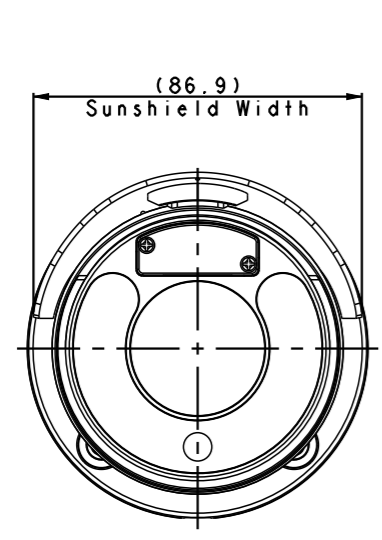

1 2 3 4 5 6 7 8

A
B
C
D
E
F

		Unit	Sheet	Scale
		mm, Kg-f	2 of 2	1/2
		Model DC-T4233WRX/HRX DC-T4533HRX DC-T4236WRX/HRX		
20.03.30	Renewal	김동진	Asembly Name Dimension With_Sunshield	
18.08.13	Draft	최승관		
Approved 정경주	Checked	Designer 최승관	Drafter 최승관	Asembly No -