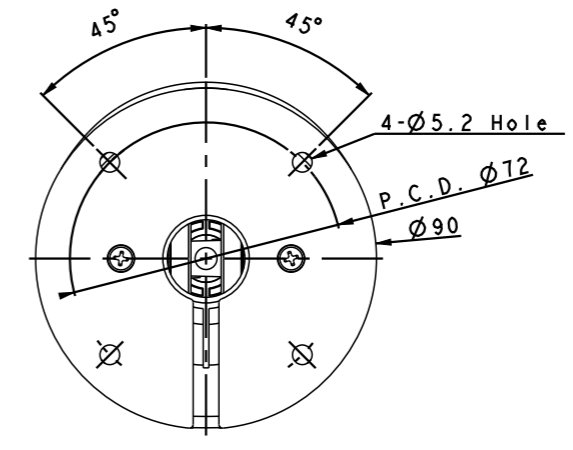

1 2 3 4 5 6 7 8

A
B
C
D
E
F

		Unit	Sheet	Scale
		mm, Kg-f	2 of 2	1/2
		Model DC-T4233WRX/HRX DC-T4533HRX DC-T4236WRX/HRX		
20.03.30	Renewal	김동진	Asembly Name Dimension With_Sunshield	
18.08.13	Draft	최승관		
Approved 정경주	Checked	Designer 최승관	Drafter 최승관	Asembly No -