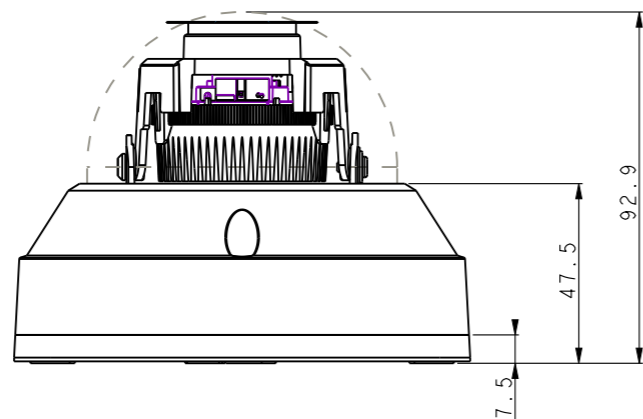

1 2 3 4 5 6 7 8

A
B
C
D
E
F

				Unit	Sheet	Scale
				mm, Kg-f		NS
				Model	DC-D4811WRX ODM	
				Assembly Name	LAYOUT, DC-D4811WRX	
	20.11.19	Draft				신민식
Approved	Checked	Designer	Drafter	Assembly No	4XXXXXX	
SONG		SHIN	SHIN			