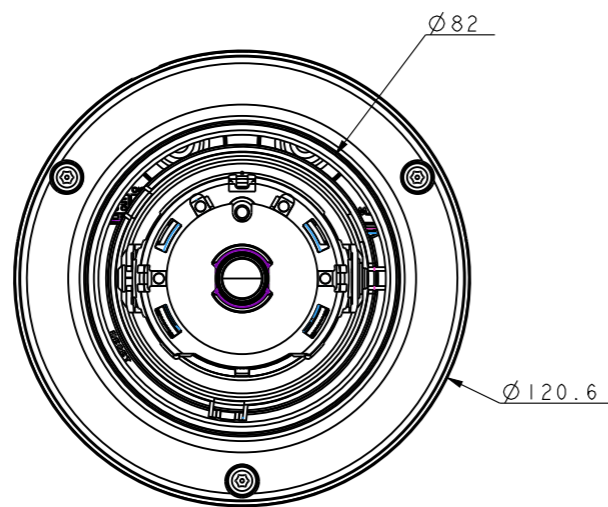

1 2 3 4 5 6 7 8

A
B
C
D
E
F

				Unit	Sheet	Scale
				mm, Kg-f		NS
				Model	DC-D4811WRX ODM	
				Assembly Name	LAYOUT, DC-D4811WRX	
	20.11.19	Draft				신민식
Approved	Checked	Designer	Drafter	Assembly No	4XXXXXX	
SONG		SHIN	SHIN			