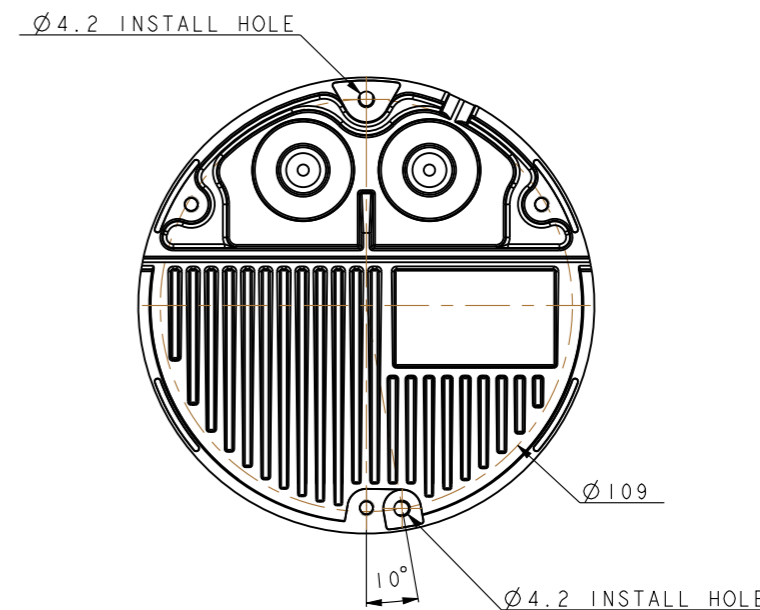

1 2 3 4 5 6 7 8

A
B
C
D
E
F

				Unit	Sheet	Scale
				mm, Kg-f		NS
				Model	DC-D4811WRX ODM	
				Assembly Name	LAYOUT, DC-D4811WRX	
	20.11.19	Draft				신민식
Approved	Checked	Designer	Drafter	Assembly No	4XXXXXX	
SONG		SHIN	SHIN			