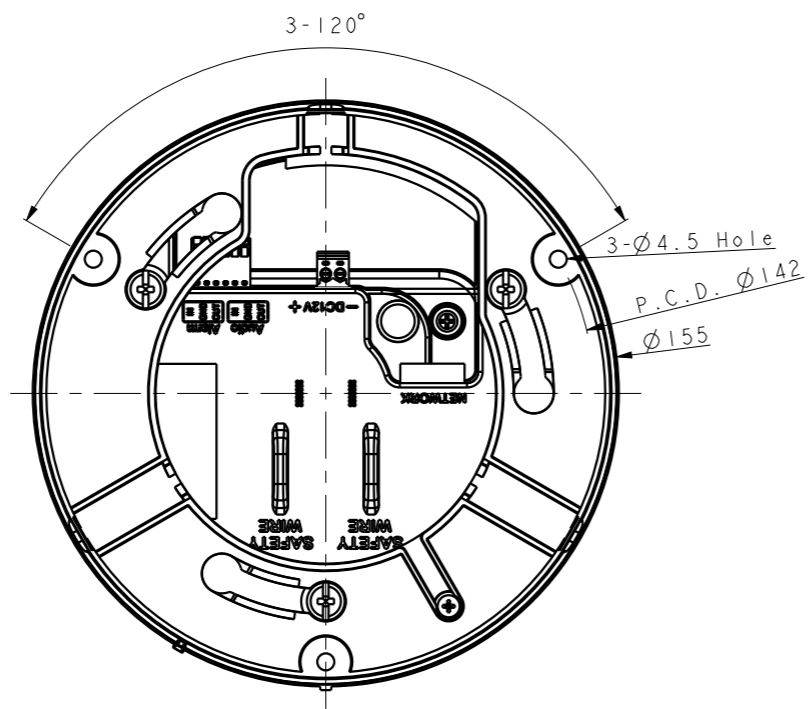

1 2 3 4 5 6 7 8

A
B
C
D
E
F

				Unit	Sheet	Scale
				mm, Kg-f	1 of 1	1/2
				Model	DC-S6261X	
				Assembly Name	TOTAL ASSY_S6261X	
	21.04.27	Draft				김동진
Approved	Checked	Designer	Drafter	Assembly No	4 x x x x	
송진규		김동진	김동진			