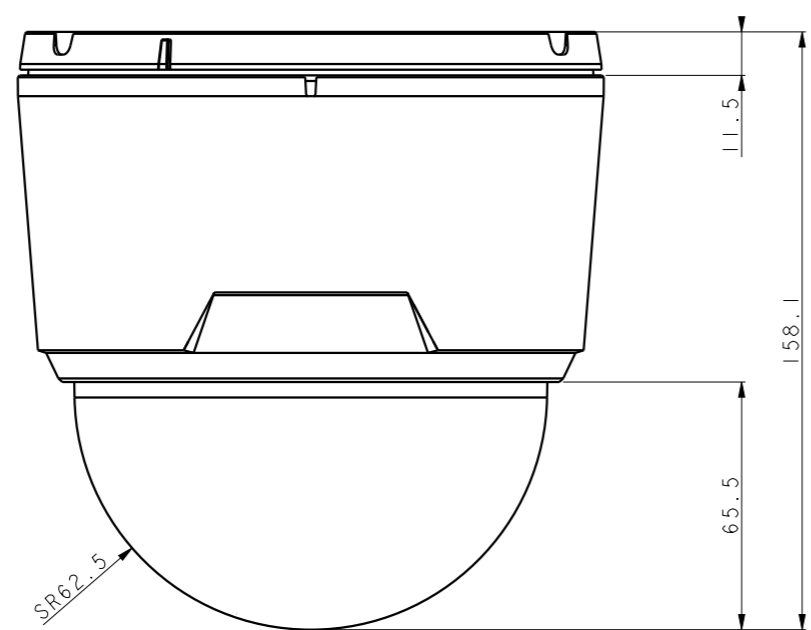

1 2 3 4 5 6 7 8

A
B
C
D
E
F

				Unit	Sheet	Scale
				mm, Kg-f	1 of 1	1/2
				Model	DC-S6261X	
				Assembly Name	TOTAL ASSY_S6261X	
	21.04.27	Draft				김동진
Approved	Checked	Designer	Drafter	Assembly No	4 x x x x	
송진규		김동진	김동진			