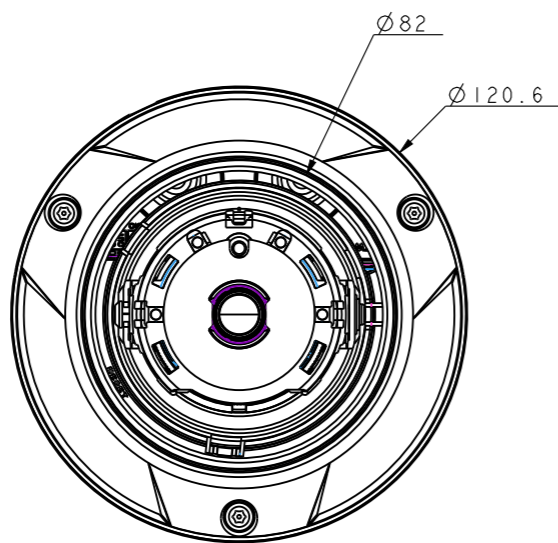

1 2 3 4 5 6 7 8

A
B
C
D
E
F

				Unit	Sheet	Scale
				mm, Kg-f		NS
				Model	DC-D4811WRX BRAND	
				Assembly Name	LAYOUT, DC-D4811WRX	
	20.11.19	Draft				신민식
Approved	Checked	Designer	Drafter	Assembly No	4XXXXXX	
SONG		SHIN	SHIN			