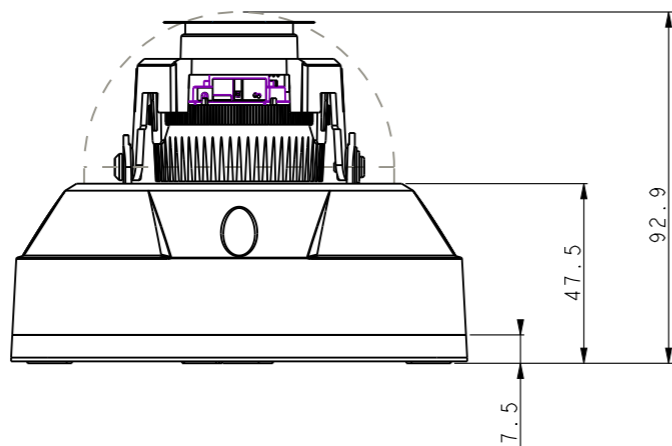

1 2 3 4 5 6 7 8

A
B
C
D
E
F

				Unit	Sheet	Scale
				mm, Kg-f		NS
				Model	DC-D4811WRX BRAND	
				Assembly Name	LAYOUT, DC-D4811WRX	
	20.11.19	Draft				신민식
Approved	Checked	Designer	Drafter	Assembly No	4XXXXXX	
SONG		SHIN	SHIN			