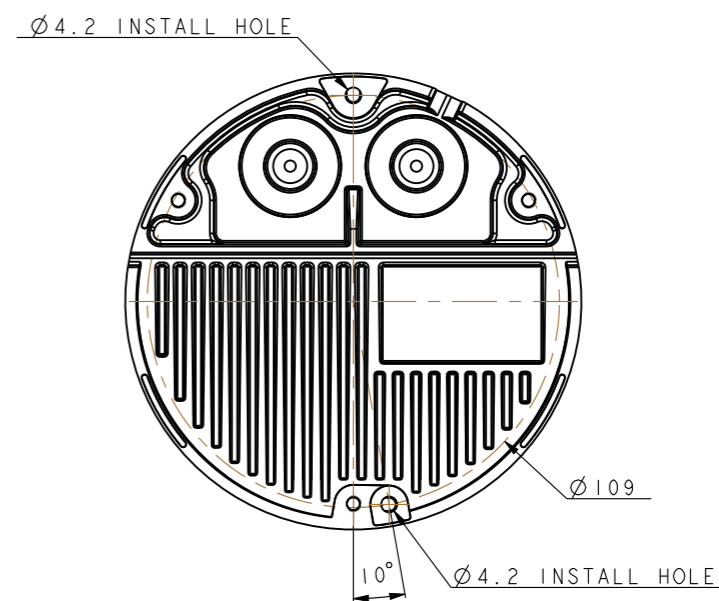

1 2 3 4 5 6 7 8

A
B
C
D
E
F

				Unit	Sheet	Scale
				mm, Kg-f		NS
				Model	DC-D4811WRX BRAND	
				Assembly Name	LAYOUT, DC-D4811WRX	
	20.11.19	Draft				신민식
Approved	Checked	Designer	Drafter	Assembly No	4XXXXXX	
SONG		SHIN	SHIN			