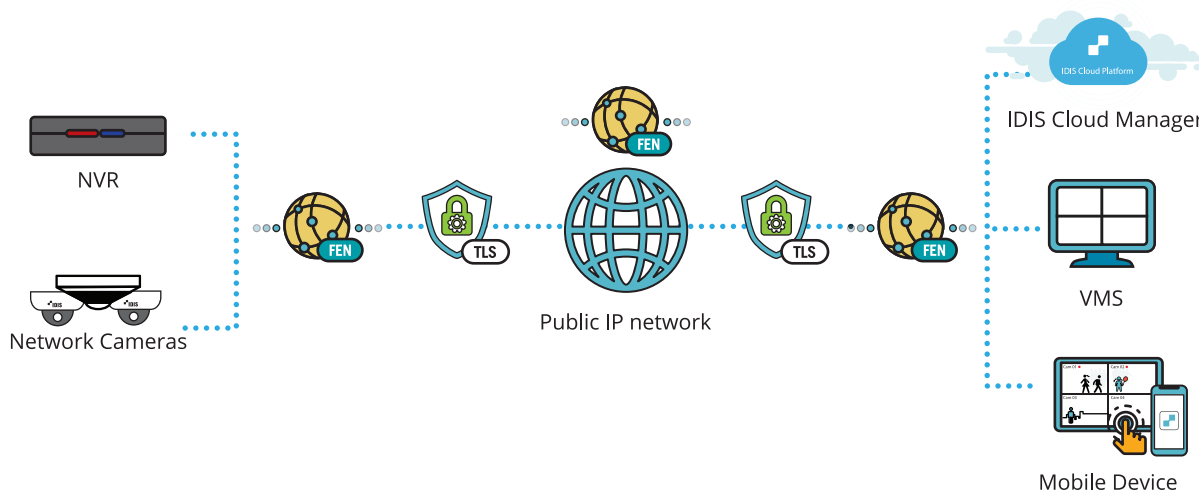

# IDIS Cloud Manager

Anytime! Anywhere!

IDIS Cloud Manager - Manage All Your Sites in The Cloud

IDIS Cloud Manager (ICM) makes it simple, easy, and secure to access and manage video remotely. By connecting your sites to the cloud enables centralized management of surveillance for every level of user, whether that's senior managers and general administrators, or front-line security operators from web browsers and mobile devices. ICM comes with an intuitive interface making configuration and network changes hassle-free. With just four simple steps, you can connect your facilities to the cloud at no additional cost. This also means users benefit from automatic updates including new features delivered smoothly from the cloud.

## Super Smooth ePTZ Control

Quick Dewarping

Quick PTZ

Quick Zoom

Quick Save

Quick Find

To combat the challenges of network camera PTZ controls, IDIS has developed the game changing Smart UX Controls software to provide unparalleled accuracy and ease of use featuring intuitive “Slingshot” and “Rubberband” style controls, creating an experience unlike any other available on the market.

These smooth and seamless controls allow users to easily follow moving objects in real-time with ground breaking accuracy by panning images at different speeds and in different directions literally without lifting a finger.

## Access and Data Transmission Security Over a Public Network

FEN is an access and data transmission security system specifically developed by IDIS using peer-to-peer (P2P) technology. It provides automated network configuration service, which simplifies installation of networked surveillance systems. FEN enables users to setup and configure secure surveillance without needing in-depth knowledge of routers, IP networking, or port forwarding.