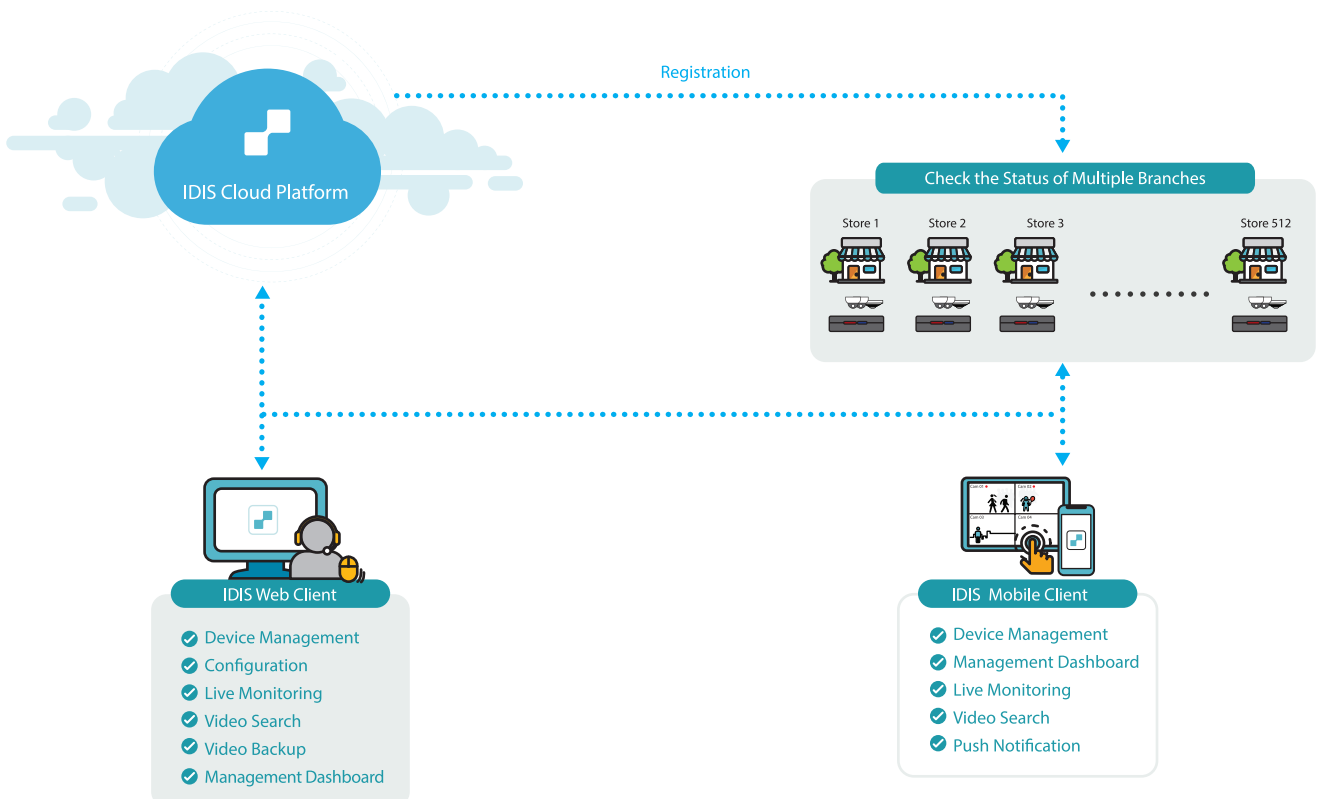

System Architecture Example