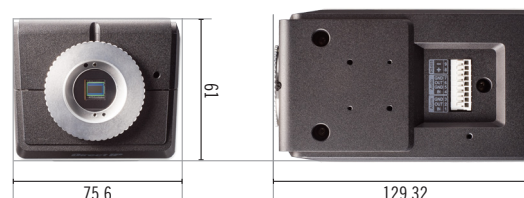

DIMENSIONS

(Unit - mm)