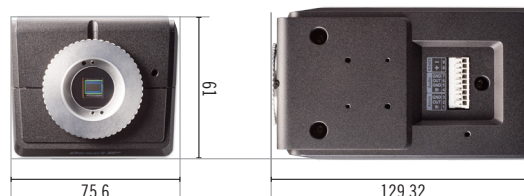

DIMENSIONS

(Unit - mm)