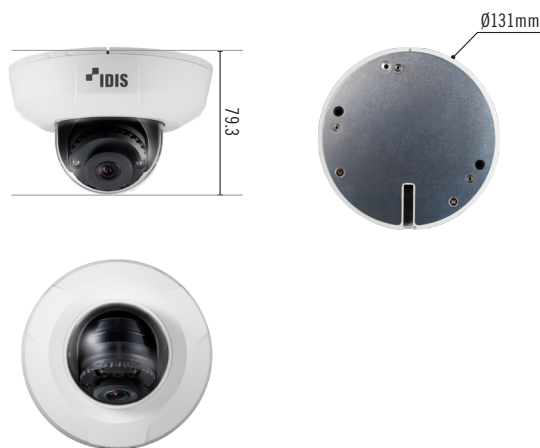

DIMENSIONS

(Unit - mm)