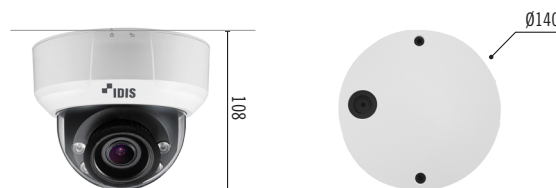

DIMENSIONS

(Unit - mm)