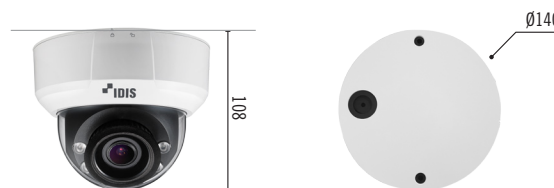

DIMENSIONS

(Unit - mm)