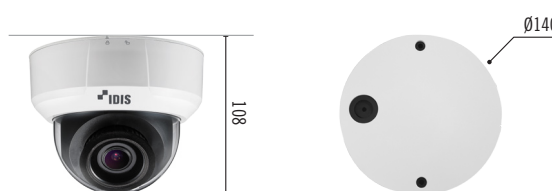

DIMENSIONS

(Unit - mm)