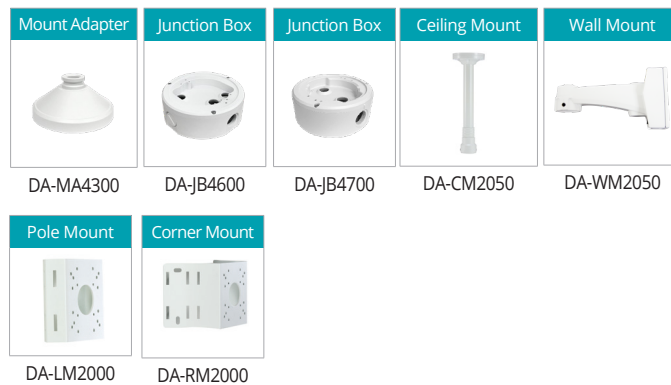

DIMENSIONS

(Unit - mm)

ACCESSORIES (OPTIONAL)

ACCESSORIES CONFIGURATION TREE