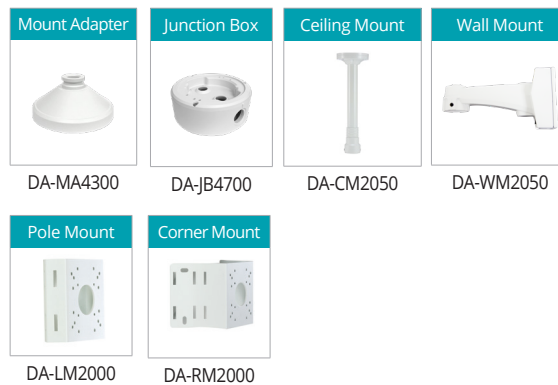

DIMENSIONS

(Unit - mm)

ACCESSORIES (OPTIONAL)

ACCESSORIES CONFIGURATION TREE