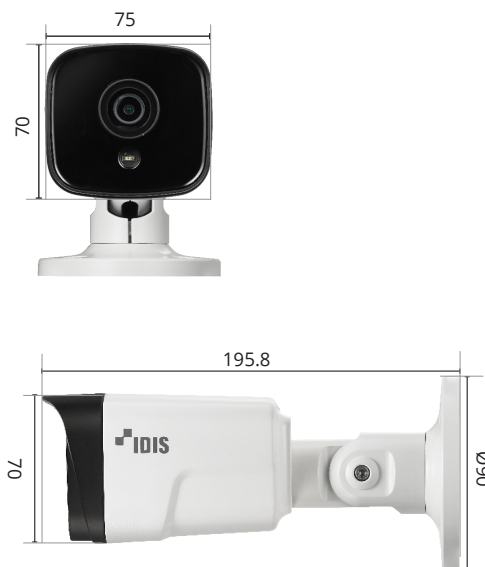

DIMENSIONS

(Unit - mm)