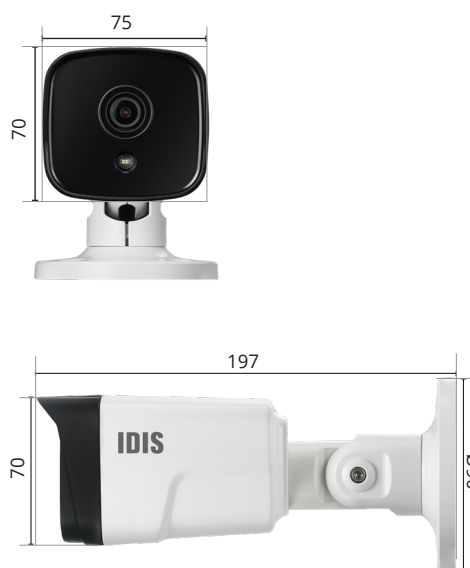

DC-E4513WRX 4.0mm | 6.0mm

- Easy Installation with DirectIP NVR
- 5MP (2592x1944) Resolution
- Fixed-focal Lens (f=4.0mm/6.0mm)
- micro SD / SDHC / SDXC
- Two-way Audio
- Alarm In / Out
- IK10 / IP67 Supports
- PoE (IEEE 802.3af Class 2)
- Day and Night (ICR)
- True Wide Dynamic Range (WDR)
- IR LED (Distance : 30m / 98.4ft)
- 3-axis Mechanical Design for Installation
- Supports ONVIF

SPECIFICATIONS