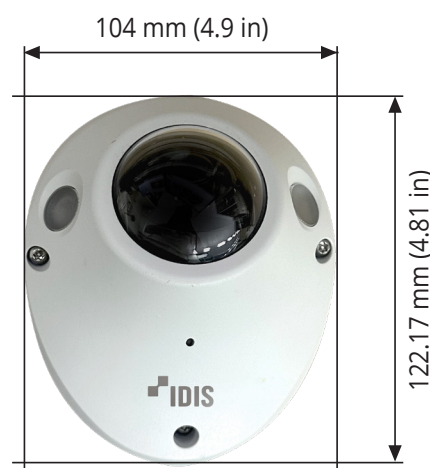

DIMENSIONS

Unit - mm (inch)