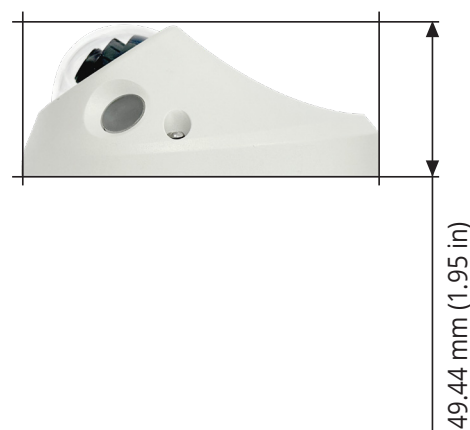

DIMENSIONS

Unit - mm (inch)