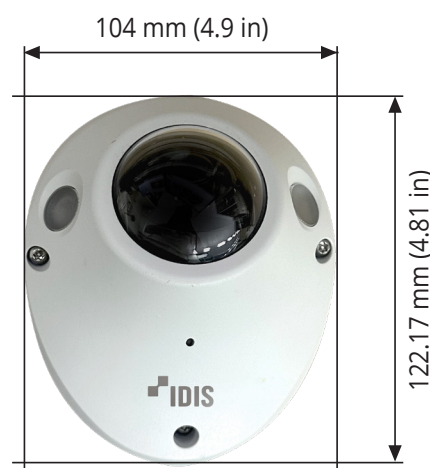

DIMENSIONS

Unit - mm (inch)

I-MOBILE SYSTEM
SCAN ME