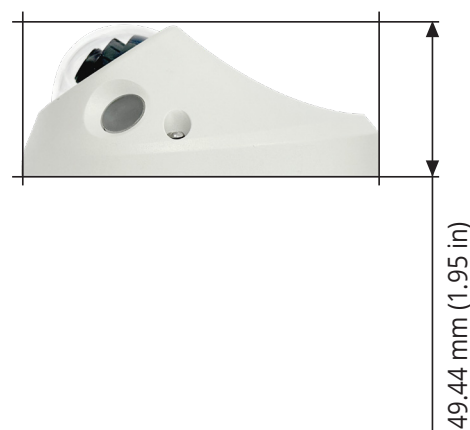

DIMENSIONS

Unit - mm (inch)

I-MOBILE SYSTEM
SCAN ME