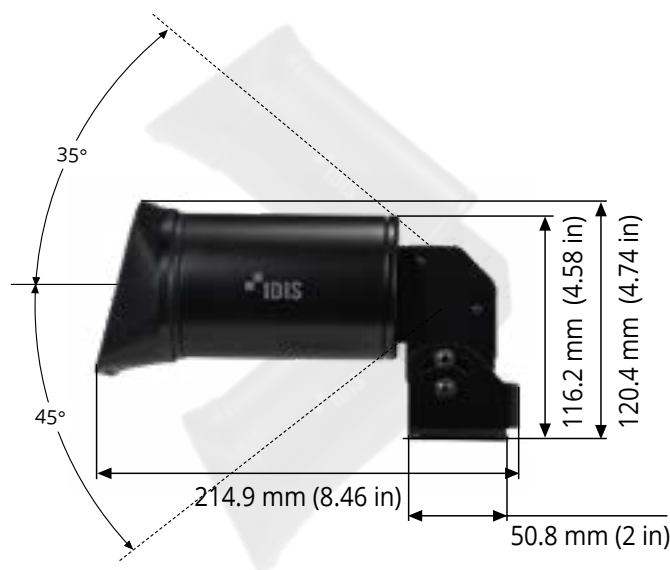

DIMENSIONS

Unit - mm (inch)

I-MOBILE SYSTEM
SCAN ME