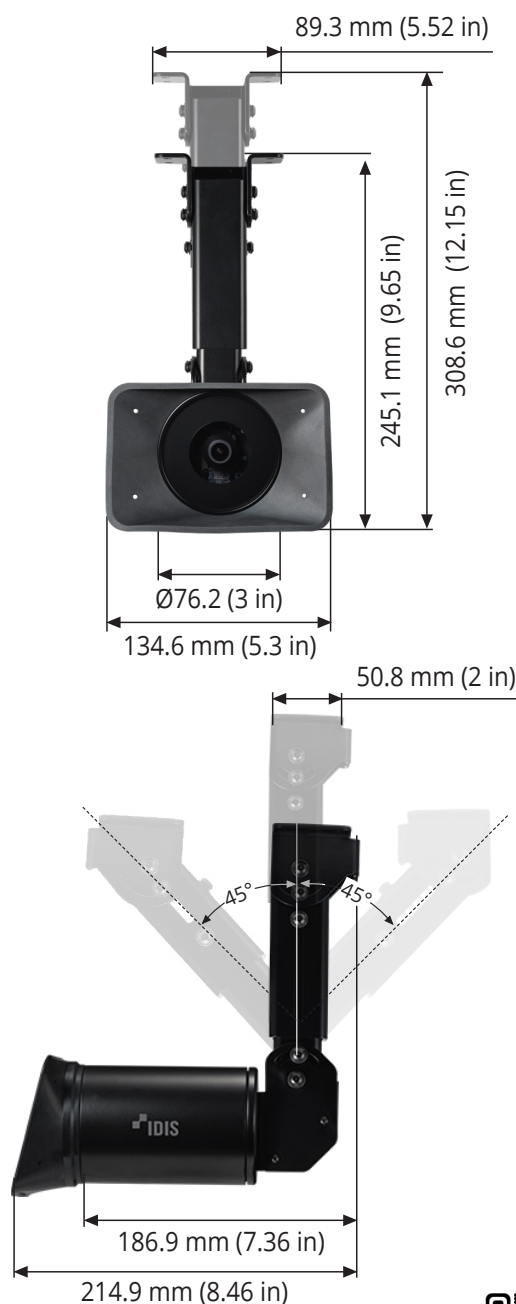

DIMENSIONS

Unit - mm (inch)