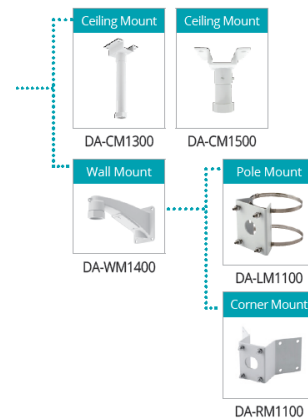

ACCESSORIES CONFIGURATION TREE