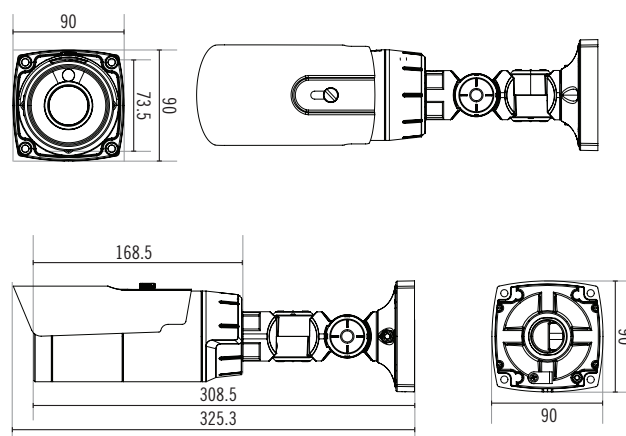

DIMENSIONS

(Unit - mm)