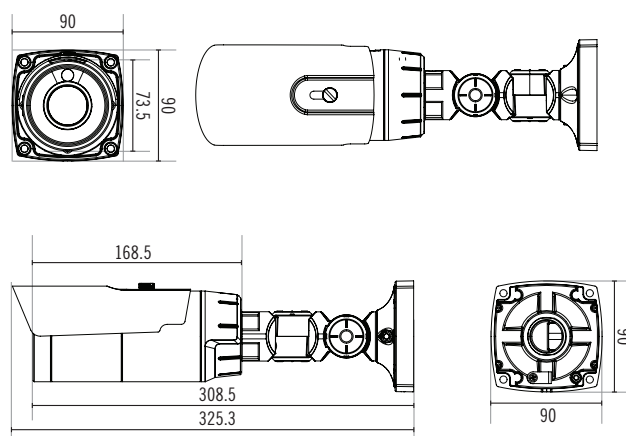

DIMENSIONS

(Unit - mm)