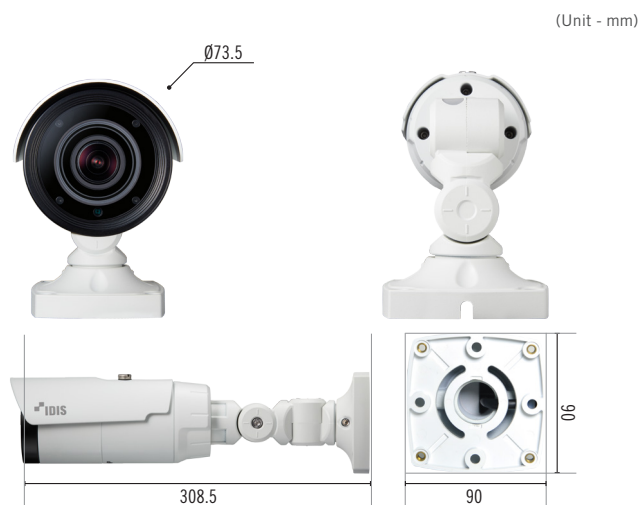

DIMENSIONS