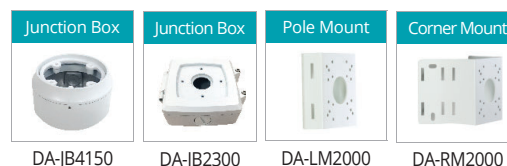

ACCESSORIES (OPTIONAL)