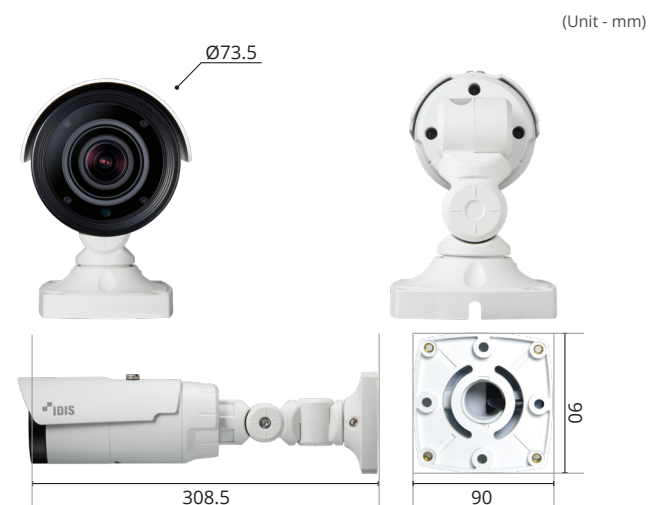

DIMENSIONS