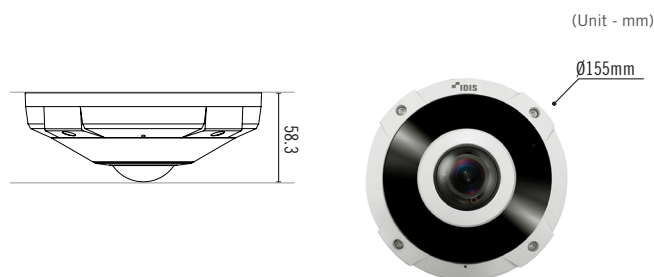

## DC-Y3C14WRX

- Easy installation with DirectIP NVR
- 12MP Sensor / 9.4MP (3200 x 2944) resolution
- Fixed-focal lens (f=1.98mm)
- micro SD/SDHC/SDXC, Smart Failover (Up to 128GB)
- Two-way audio
- Alarm in / out
- IK10 / IP67 supports
- PoE (IEEE 802.3af Class 3), 12VDC
- Day and night (ICR)
- True wide dynamic range (WDR)
- IR LED (Distance : 15m)
- Various viewing composition, 6 dewarping view modes
- Supports ONVIF
- Remote Setup via Microsoft Internet Explorer, Google Chrome, Mozilla Firefox, or Apple Safari
- Configurable image quality

### DIMENSIONS