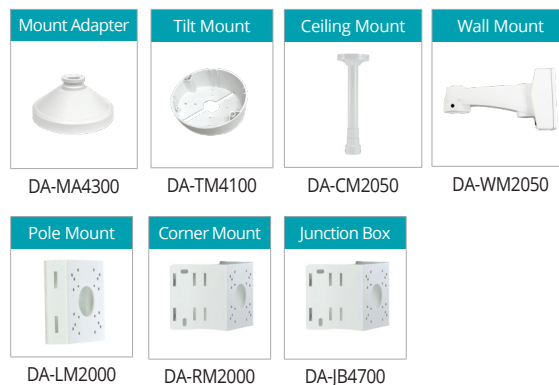

ACCESSORIES (OPTIONAL)