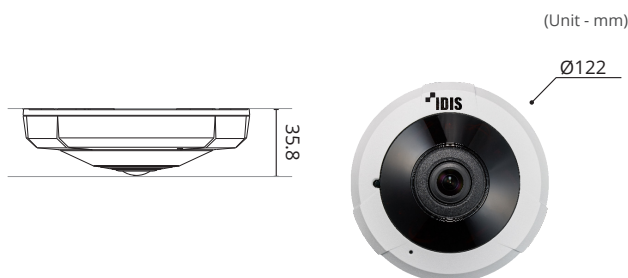

DIMENSIONS