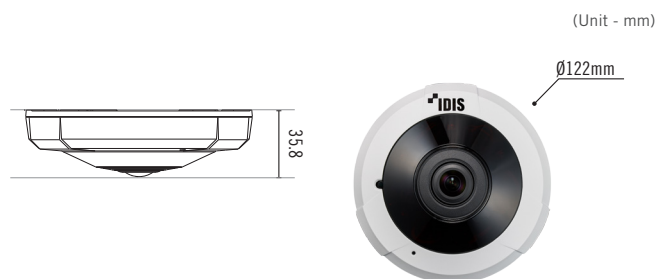

DIMENSIONS