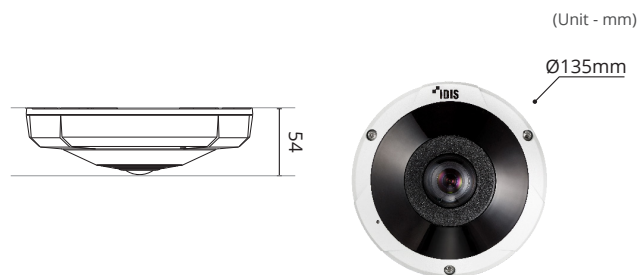

DIMENSIONS