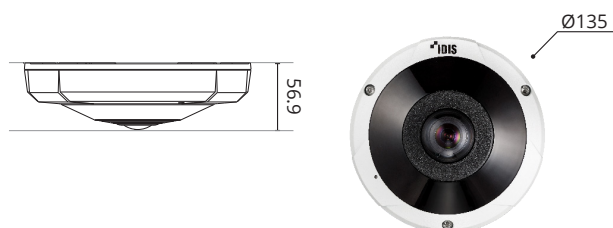

5MP Vandal-Resistant IR Fisheye Camera

DC-Y6516WRX-A

- Easy Installation with DirectIP NVR
- 5MP (2560 x 2048) Resolution
- Fixed-focal Lens (f = 1.5 mm)
- micro SD / SDHC / SDXC, Smart Failover (Up to 256GB)
- Alarm In / Out
- IK10 / IP67 Supports
- PoE (IEEE 802.3af Class 3), 12V DC
- Day and Night (ICR)
- True Wide Dynamic Range (WDR)
- IR LED (Distance : 20 m / 65.6 ft)
- Various viewing composition, 6 dewarping view modes
- Supports ONVIF

SPECIFICATIONS