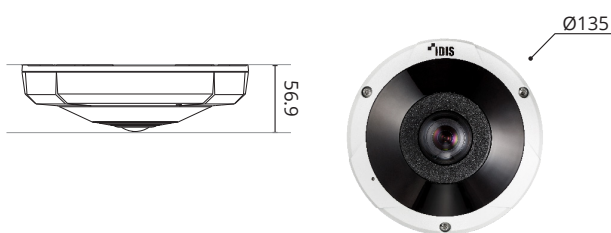

DIMENSIONS

(Unit - mm)