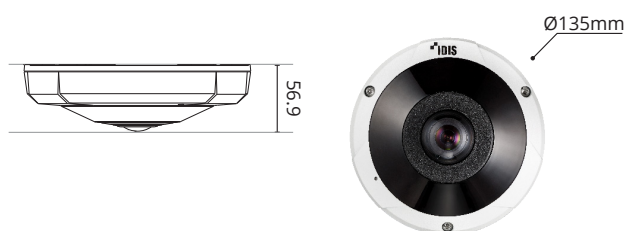

## DC-Y6C16WRX-A

- Easy Installation with DirectIP NVR
- 12MP Sensor / 8.6MP (2944 x 2944) Resolution
- Fixed-focal Lens (f=1.6mm)
- micro SD / SDHC / SDXC, Smart Failover (Up to 256GB)
- Alarm In / Out
- IK10 / IP67 Supports
- PoE (IEEE 802.3af Class 3), 12V DC
- Day and Night (ICR)
- True Wide Dynamic Range (WDR)
- IR LED (Distance : 15m / 49.2ft)
- Various viewing composition, 6 dewarping view modes
- Supports ONVIF

### DIMENSIONS

(Unit - mm)