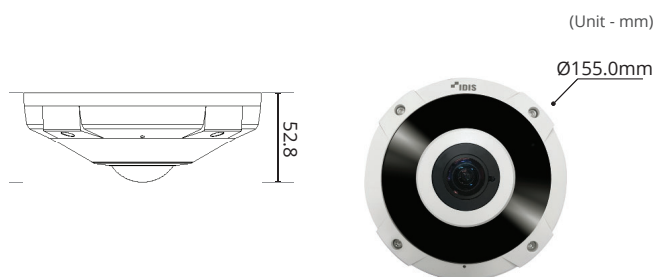

DIMENSIONS