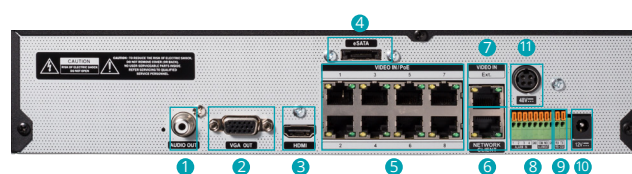

DIMENSIONS

(Unit - mm)

1 Audio Port	7 Video In / Ext. Port
2 VGA Out Port	8 Alarm Connection
3 HDMI Out Port	9 Ports
4 eSATA Port	10 RS-232 Port
5 Video In / PoE Ports	11 Power In Port (12V)
6 Network Port	Power In Port (48V)

ACCESSORIES (OPTIONAL)

* Maximum HDD capacity will be updated as new HDD models become available.
For the most recent information, please check <http://designtool.idisglobal.com/design_tool/product_compatibility.php>