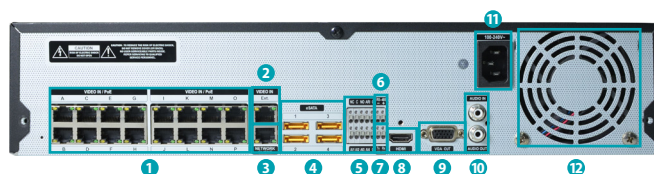

DIMENSIONS

(Unit - mm)

1 Video In / PoE Ports	7 RS-232 Port
2 Video In / Ext. Port	8 HDMI Out Port
3 Network Port	9 VGA Out Port
4 eSATA Ports	10 Audio Ports
5 Alarm Connection Ports	11 Power In Port
6 RS-485 Port	12 Vent

ACCESSORIES (OPTIONAL)