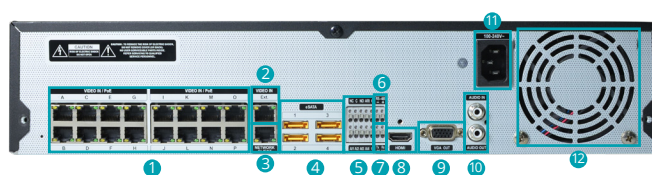

1 Video In / PoE Ports	7 RS-232 Port
2 Video In / Ext. Port	8 HDMI Out Port
3 Network Port	9 VGA Out Port
4 eSATA Ports	10 Audio Ports
5 Alarm Connection	11 Power In Port
6 Ports RS-485 Port	12 Vent

ACCESSORIES (OPTIONAL)

* Maximum HDD capacity will be updated as new HDD models become available.
For the most recent information, please check <http://designtool.idisglobal.com/design_tool/product_compatibility.php>