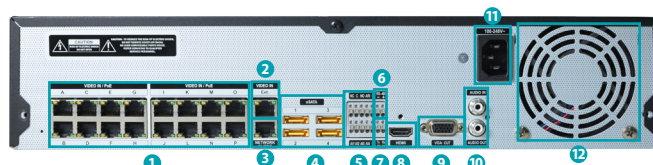

DIMENSIONS

(Unit - mm)

1 Video In / PoE Ports	7 RS-232 Port
2 Video In / Ext. Port	8 HDMI Out Port
3 Network Port	9 VGA Out Port
4 eSATA Ports	10 Audio Ports
5 Alarm Connection Ports	11 Power In Port
6 RS-485 Port	12 Vent

ACCESSORIES (OPTIONAL)