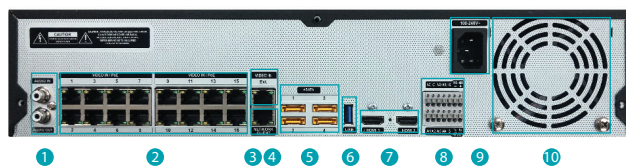

1 Audio In / Audio Out	8 Alarm Connection Port
2 Video In / PoE	RS232 / RS485 Port
3 Video In / Ext. Port	9 Power In Port
4 Network Client Port	10 Vent
5 eSATA Port	
6 USB	
7 HDMI 1 / HDMI 2	

ACCESSORIES (OPTIONAL)