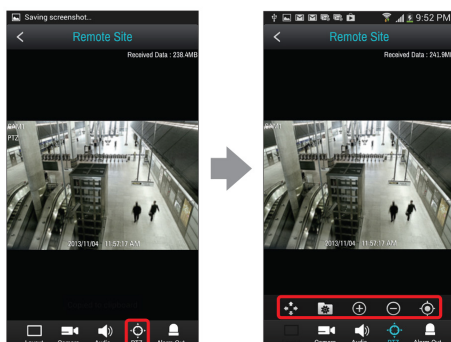

REMOTE PTZ CONTROL

IDIS Mobile provides control of PTZ cameras from users' mobile device.