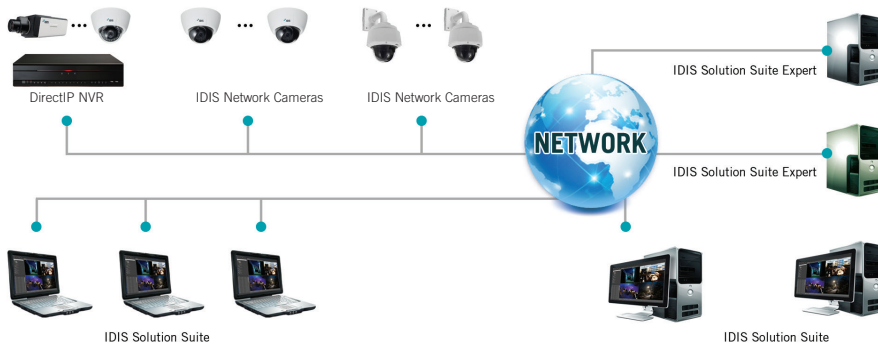

IDIS SOLUTION SUITE

IDIS Solution Suite is a highly scalable and fully integrated network video surveillance solution.

IDIS Solution Suite is suitable for both large enterprise customers as well as smaller surveillance operations for home security and small business. IDIS Solution Suite Compact provides an intuitive GUI for the installers unfamiliar with IT networks and the powerful recording features are available without license fees.

IDIS Solution Suite Expert provides a general-purpose network video recording application that will satisfy a wide range of customer requirements without complicated licensing structures.

IDIS Solution Suite Expert is the perfect solution for project-based surveillance rollouts as it optionally integrates and transforms to exact customer requirements. Born out of IDIS's deep understanding of the surveillance market and a huge range of customer applications, IDIS Solution Suite Expert is exceptionally scalable and flexible.

Using proven IDIS products including megapixel cameras and keyboards, the system is expandable to ensure a future proof surveillance solution.

NETWORK CONFIGURATION OF IDIS SOLUTION SUITE EXPERT

NETWORK CONFIGURATION OF IDIS SOLUTION SUITE COMPACT