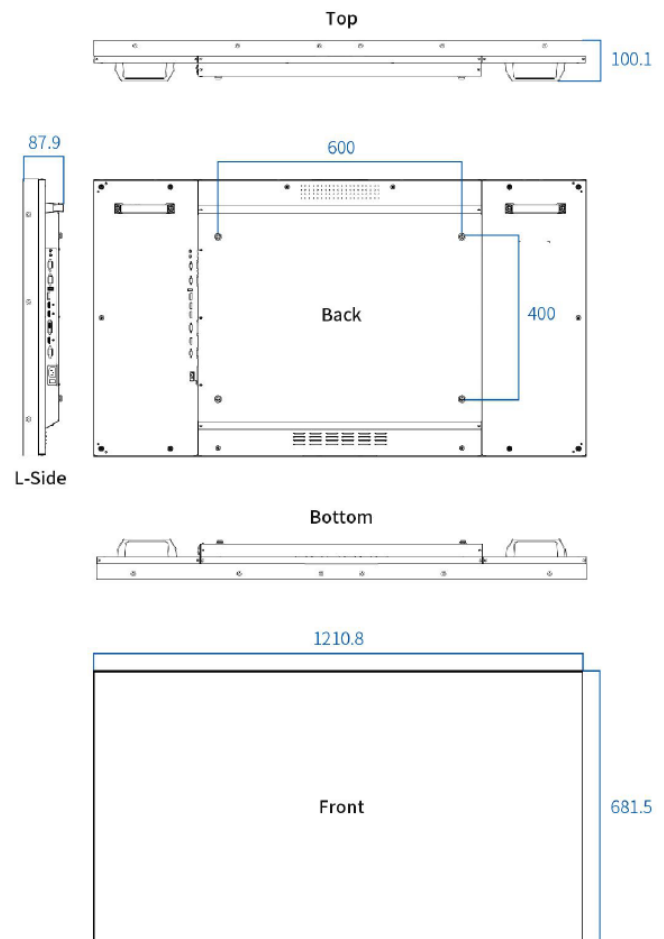

# K550FN2001 (RNB55)

- 16 : 9 Wide Display (55inch)
- 700cd/m<sup>2</sup> Brightness
- Full HD LED Display (1920 x 1080)
- UHD (4K) Support
- Razor Narrow Bezel (0.88mm)
- ID Setup by Remote Control
- Landscape / Portrait Support
- Multi Input / Output (Daisy Chain)
- Remote Control (RS-232C)
- Wide Viewing Angle (178°)

## SPECIFICATIONS

Model	K550FN2001 (RNB55)
Size	55 Inch
BLU Type	Direct LED
Brightness	700cd/m <sup>2</sup>
Dynamic Contrast Ratio	1 : 30,000 (Typ)
Bezel (Bezel to Bezel)	0.88mm (0.44 / 0.44)
Resolution	1920 x 1080 (FHD)
Active Display Area	1209.6 (H) x 680.4 (V) (mm)
Response Time (G to G)	8ms (Typ)
Viewing Angle	178 / 178
Penel Life time	50,000 hr
<b>Video Input</b>	
VGA	1
HDMI	2 (HDMI 2.0)
DP	1 (DP 1.2)
DVI	1
RS-232C	1
<b>Video Output</b>	
VGA	-
HDMI	1 (HDMI 2.0)
RS-232C	1
<b>General</b>	
Power	100 - 240V
Power Consumption - Stand by	Up to 0.5W
Dimension	1210.8 x 681.5 x 100.1 (mm)
Weight (Net / Package)	20kg / 60kg (2 set Multi packing)
VESA	600 (L) x 400 (W) / M8

## DIMENSIONS

(Unit - mm)