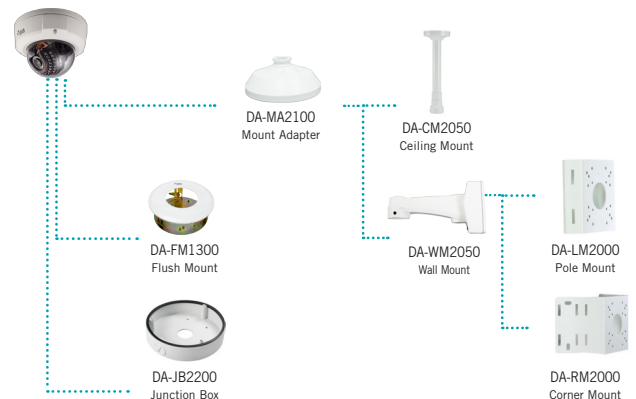

ACCESSORIES CONFIGURATION TREE

* Specifications may be changed without prior notice.