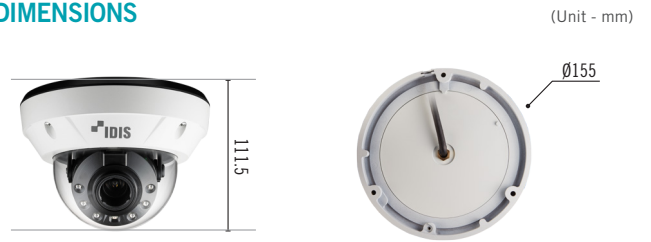

DIMENSIONS