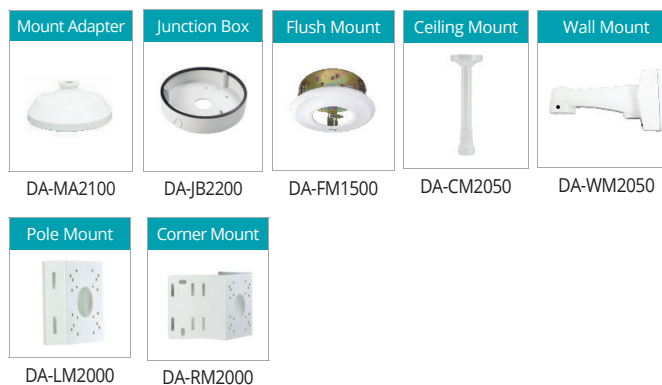

ACCESSORIES (OPTIONAL)