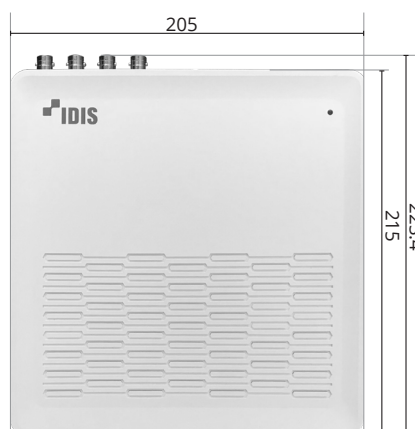

DIMENSIONS

(Unit - mm)

- ① Power In Port
- ② Network Port
- ③ USB Ports
- ④ HDMI Out Port
- ⑤ VGA Out Port
- ⑥ Video In / PoE Ports