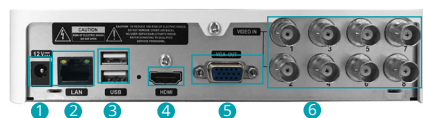

DIMENSIONS

(Unit - mm)

- ① Power In Port
- ② Network Port
- ③ USB Ports
- ④ HDMI Out Port
- ⑤ VGA Out Port
- ⑥ Video In / PoE Ports