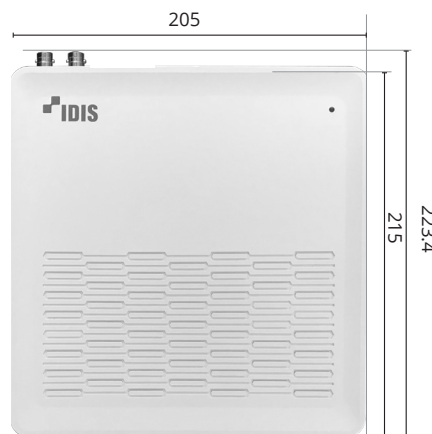

DIMENSIONS

- 1 Power In Port
- 2 USB Ports
- 3 Network Port
- 4 HDMI Out Port
- 5 VGA Out Port
- 6 Alarm Connection
- 7 SPOT
- 8 Audio In / Out
- 9 Video Input