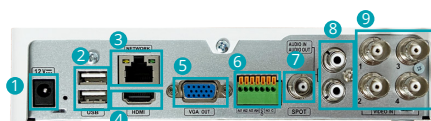

DirectCX 4channel H.265 Recorder

TR-1504

- Supports Multi Standard Analog Camera
- Up to 120ips Full HD Recording
- H.265 encoding , Intelligent Codec Support
- Up to 5MP Resolution Support
- Full HD Display with HDMI and VGA output
- Supports CVBS Spot Monitor
- Long Transmission Distance Over Coax Cable
- Supports OSD Control Over Coax
- Supports One Click Network Configuration Through FEN Service

DIMENSIONS

- 1 Power In Port
- 2 USB Ports
- 3 Network Port
- 4 HDMI Out Port
- 5 VGA Out Port
- 6 Alarm Connection
- 7 SPOT
- 8 Audio In / Out
- 9 Video Input