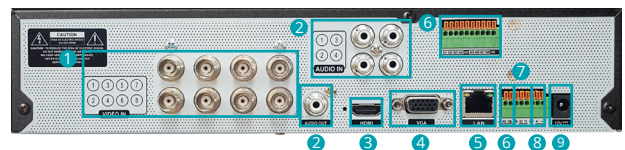

DIMENSIONS

- 1 Video Input
- 2 Audio In / Out
- 3 HDMI Out Port
- 4 VGA Out Port
- 5 Network Port
- 6 Alarm Connection
- 7 RS-232 Port
- 8 RS-485 Port
- 9 Power In Port