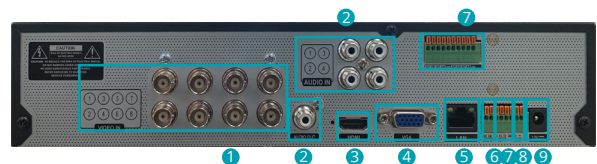

- 1 Video Input
- 2 Audio Ports
- 3 HDMI Out Port
- 4 VGA Out Port
- 5 Network Port
- 6 Alarm Connection
- 7 RS232 Port
- 8 RS485 Port
- 9 Power In Port