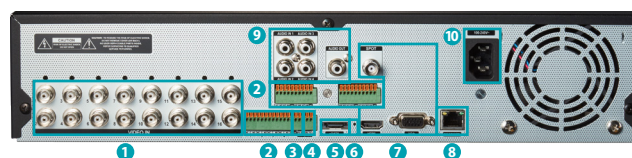

DIMENSIONS

(Unit - mm)

- 1 Video Input
- 2 Alarm Connection Ports
- 3 RS-485 Port
- 4 RS-232 Port
- 5 eSATA Port
- 6 Factory Reset Button
- 7 SPOT / HDMI / VGA Out Port
- 8 Network Port
- 9 Audio In / Out
- 10 Power In Port