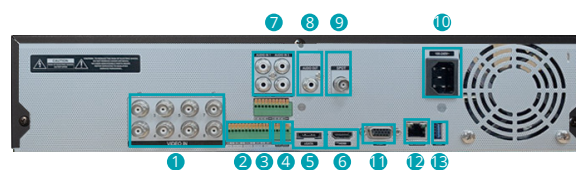

DIMENSIONS

(Unit - mm)

① Video In Ports	⑥ HDMI Port
② Alarm Connection Ports	⑦ Audio In
③ RS485 Port	⑧ Audio Out
④ RS232 Port	⑨ SPOT
⑤ eSATA Port	⑩ Power In Port
	⑪ VGA Port
	⑫ Network Port
	⑬ USB