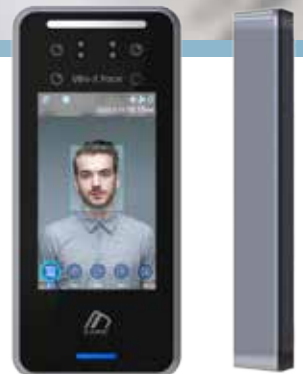

# UBio-X Face

## Face Recognition Terminal

- **Walk-Through method** Face Recognition at a distance up to **3m**
- Face Authentication under illuminance up to **25,000 Lux**
- **Liveness Detection**
- **Anti-Spoofing** attacks against photos, videos & 3D masks
- **Easy Face Enrollment**, Using Camera or Phone Pictures
- **Temperature Detection** combines Face Recognition system
- Easy installation with **PoE** (Optional)